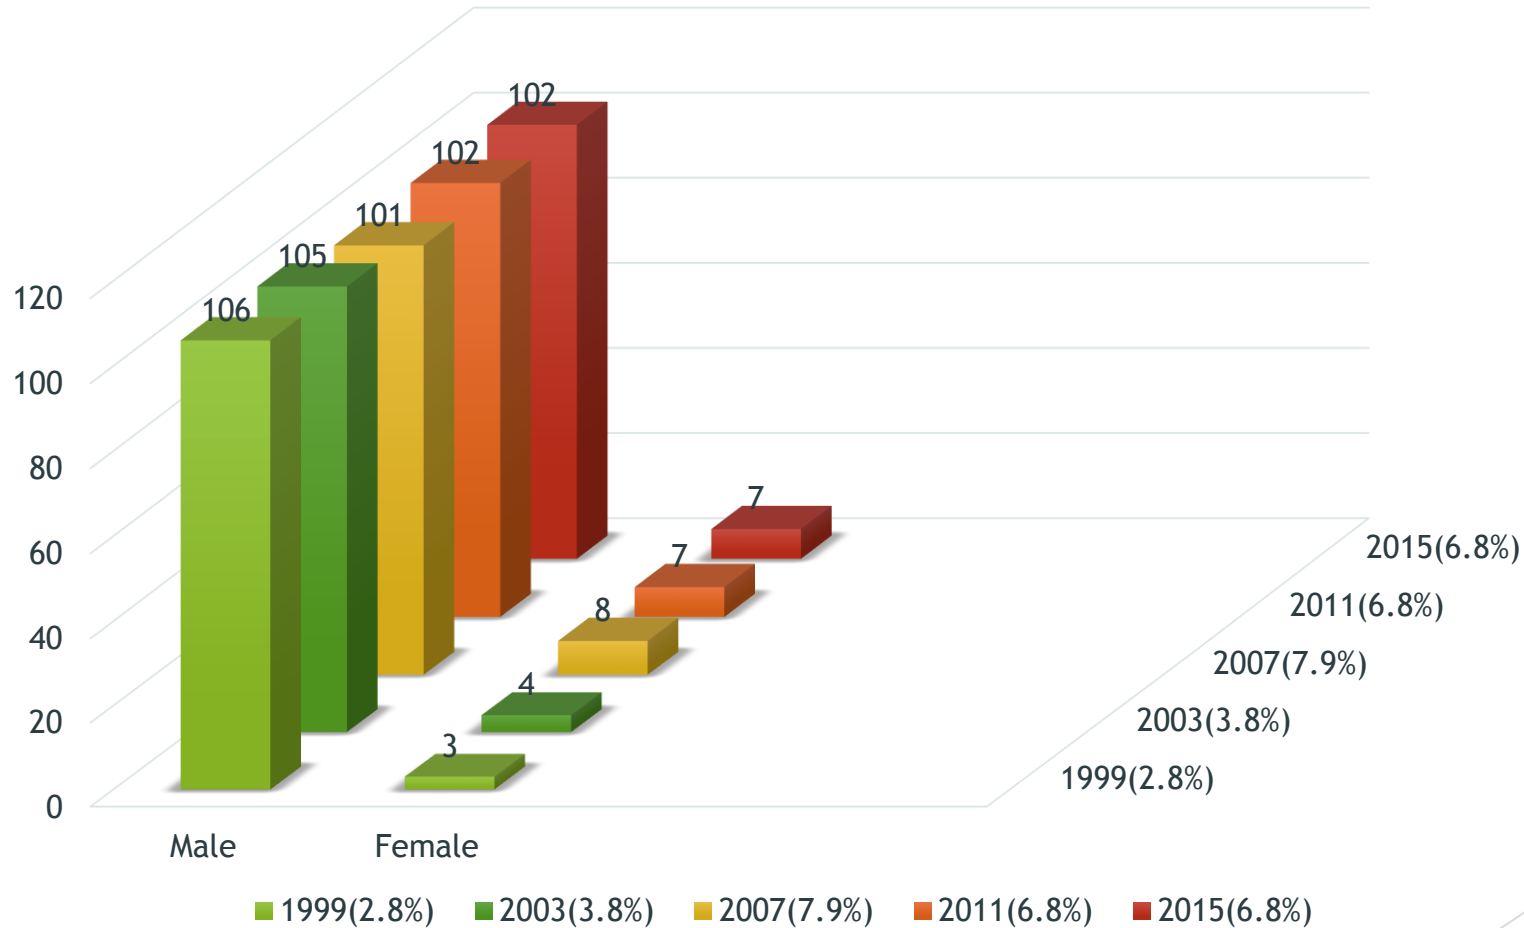

Nigerian Senate Gender Index (1999 - 2015)

Note:

The Nigerian Senate have had a total of 29 females representatives out of 545 for 5 Assemblies, representing a percentage average of 5.5% over these periods of democratic transitions.

Nigerian House of Representatives Gender Index (1999 - 2015)

Note:

The Nigerian House of Representatives have had a total of 101 females representatives out of 1800 for 5 Assemblies, representing a percentage average of 5.6% over these periods of democratic transitions.