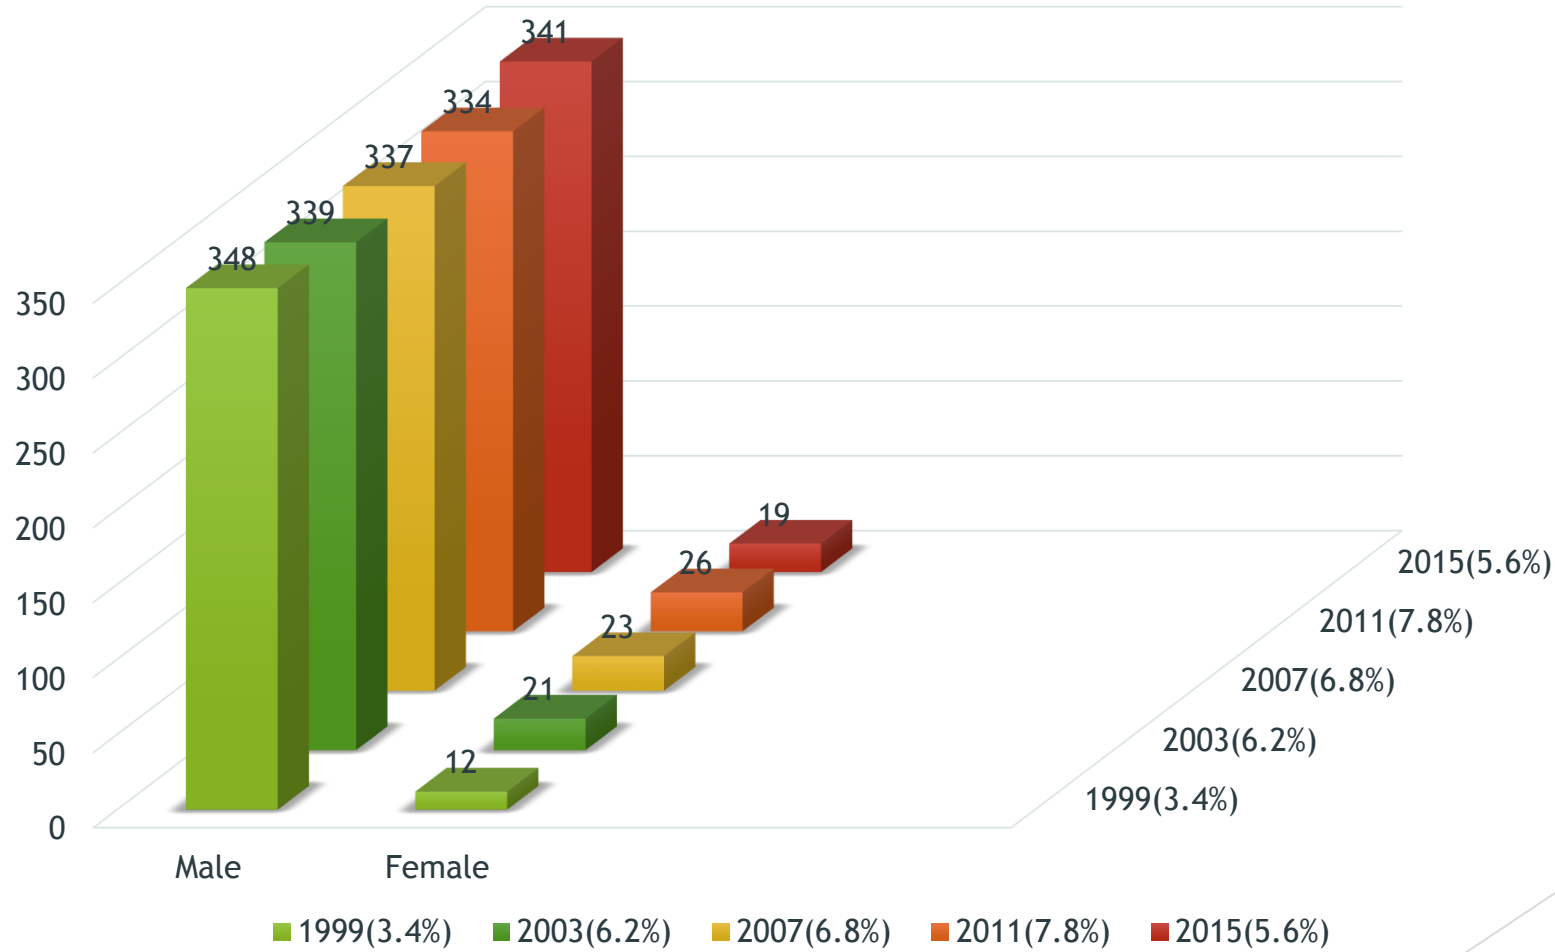

Nigerian Senate Gender Index (1999 - 2015)

Note:

The Nigerian Senate have had a total of 29 females representatives out of 545 for 5 Assemblies, representing a percentage average of 5.5% over these periods of democratic transitions.

Nigerian House of Representatives Gender Index (1999 - 2015)

Note:

The Nigerian House of Representatives have had a total of 101 females representatives out of 1800 for 5 Assemblies, representing a percentage average of 5.6% over these periods of democratic transitions.